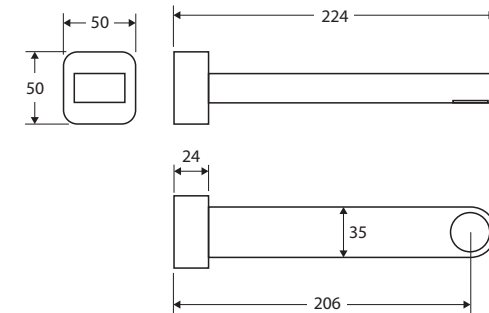

Empire

BATH OUTLET

Features

- Wall mounted, fixed position
- Semi-concealed aerator
- Made from solid brass
- Female ½" BSPP inlet
- WELS rating not required

Available in

Chrome
221115

Cleaning & Care

- Regularly clean with mild soapy water using a microfibre cloth.
- In highly polluted or coastal locations, we recommend cleaning 2-3 times per week.
- Do not use harsh detergents, bleach, cream cleaners or citrus based cleaners. These substances are abrasive and will damage the surface.
- Do not use undue pressure and wipe in one direction only

While we aim to ensure specifications are correct at the time of publication, Fienza reserves the right to make modifications without prior notice. Physical colour may vary from image shown. All measurements are shown in millimetres. Always use physical product measurements for mark-ups and roughing-in as the technical drawing may differ from actual product received.